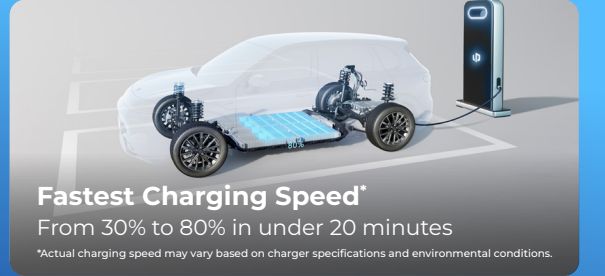

BEST IN CLASS