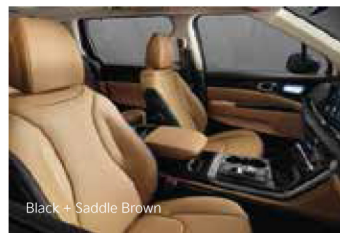

Interior colour