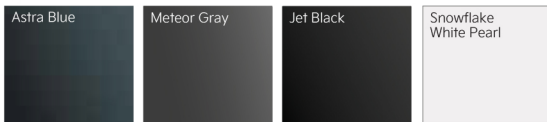

Exterior colours

7/8-Seater